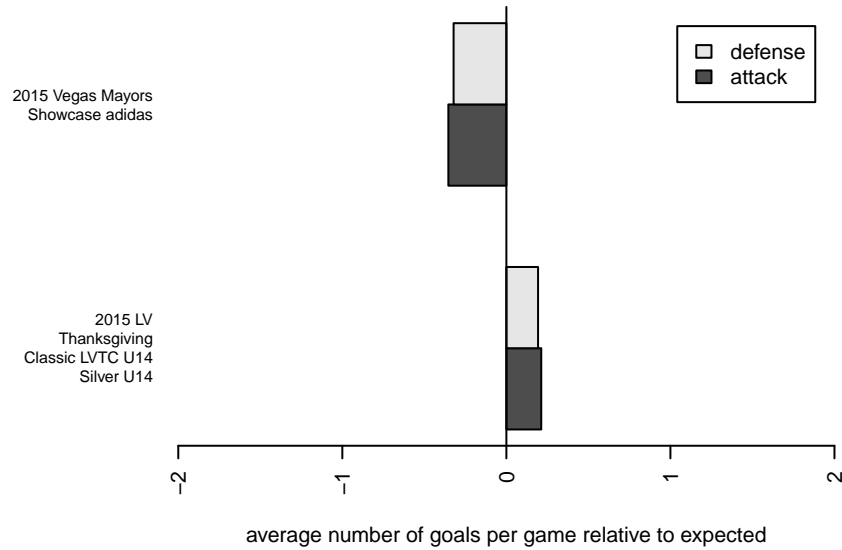

Downtown LVSC Rapids B01

Las Vegas, NV
B01 total strength=908
attack=1.08 defense=1.97

alt names used:
DOWNTOWN LVSC 02 RAPIDS (NV)
DOWNTOWN LVSC02 RAPIDS

Venues played:
2015 LV Thanksgiving Classic LVTC U14 Silver
2015 Vegas Mayors Showcase adidas

**attack and defense variance (black dot)
relative to other teams
and top 10 in region**

**attack and defense rating
relative to others at age
and all opponents in last 13 months**

**attack and defense rating
relative to others at age
and all opponents in last 13 months**

Performance relative to 13 month average

Performance relative to 13 month average

Distribution of opponents
 Red = Lose zone, Blue = Win zone, Green = Even
 Black line separates win/lose zones

lot. A=Neither has attack advantage, B=Opponent has both attack and defense advantage, C=Opponent has both attack and defense disadvantage, D=Both have